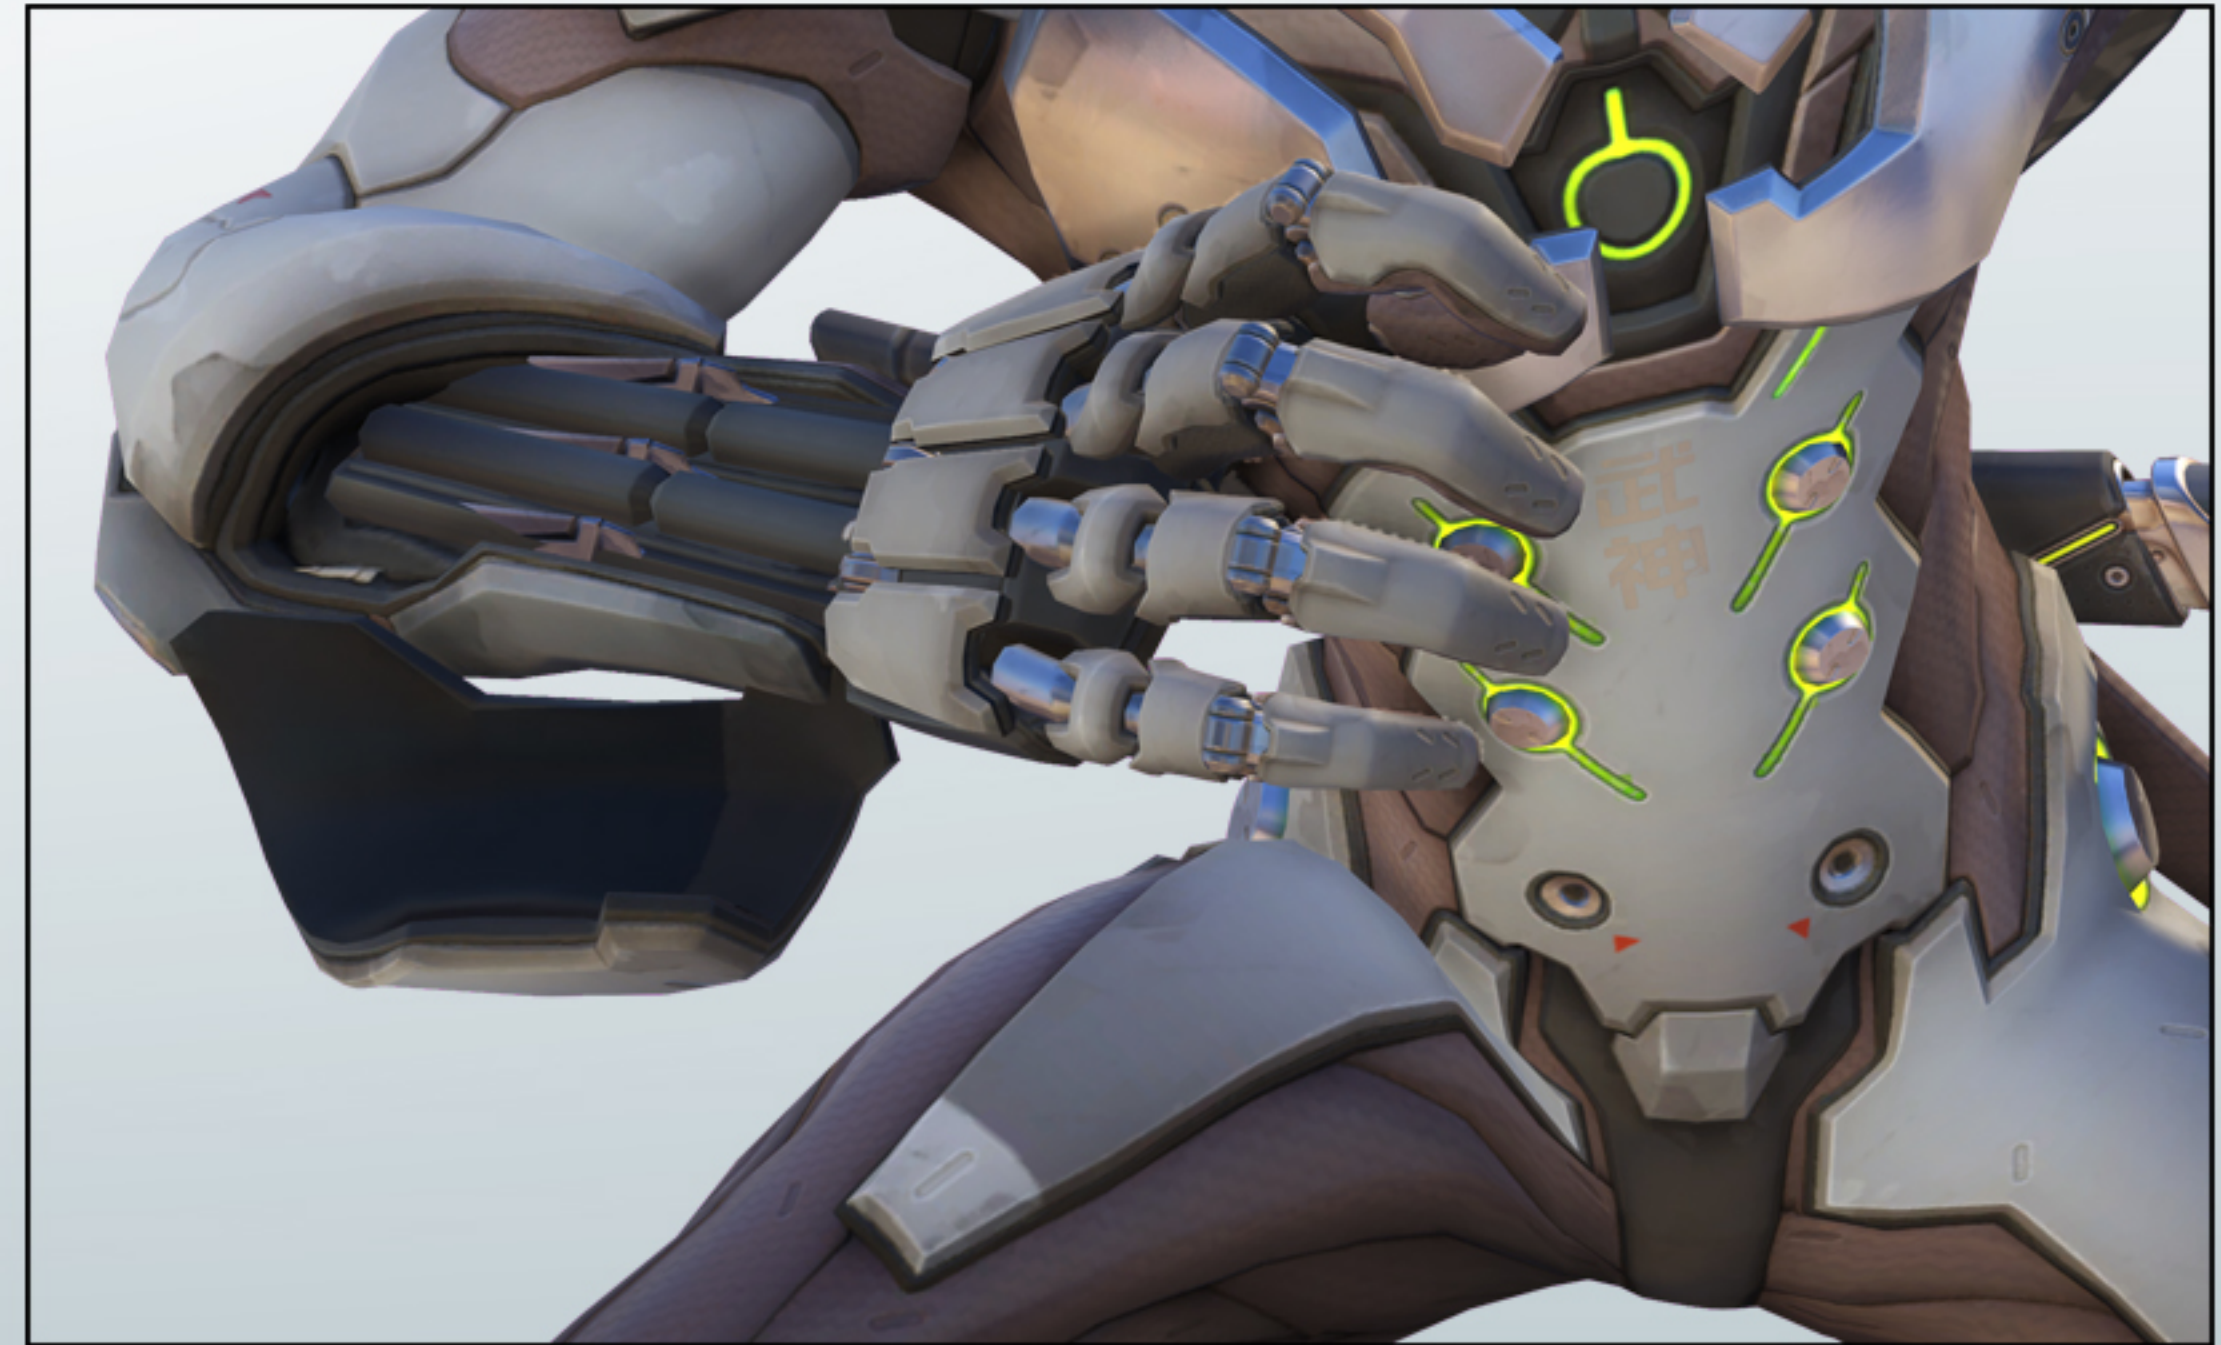

Shoulder Details

Hand Details

武神

* #xxxxxx represents the hex color code

GENJI

GENJI

Reload Arm Storage